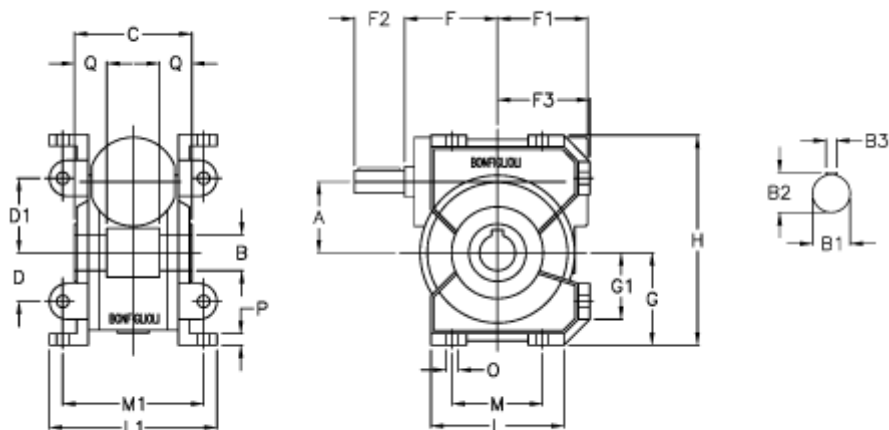

# Data Sheet

Article number: 3901049060000

Description: Worm gear with solid input shaft  
VF 49U-60-HS

## Measures

a = 49.5	Description = VF 49U-xx-HS	L = 93
B = 25	F = 65	L1 = 117
B1 = 16	F1 = 63	m = 63
B2 = 18.0	F2 = 40	M1 = 98.5
B3 = 5	F3 = 64.5	O = 8.5
C = 82	g = 64.5	P = 8
D = 34	G1 = 46.5	Q = 22.5
D1 = 52	H = 146.5	